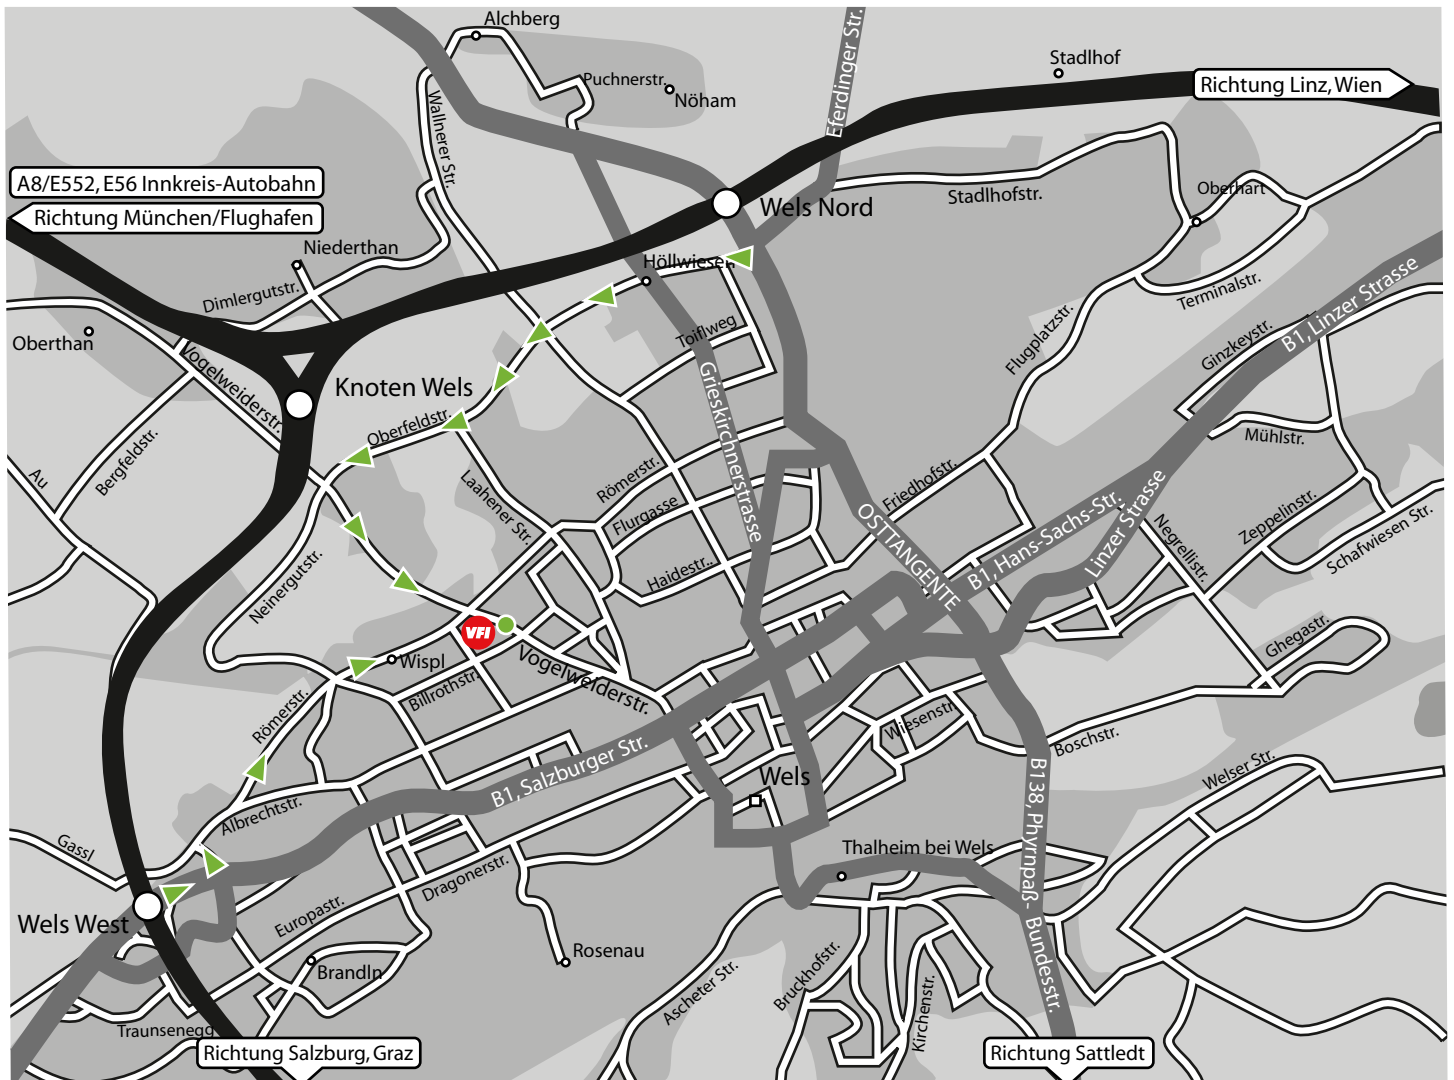

Anfahrtsplan Wels